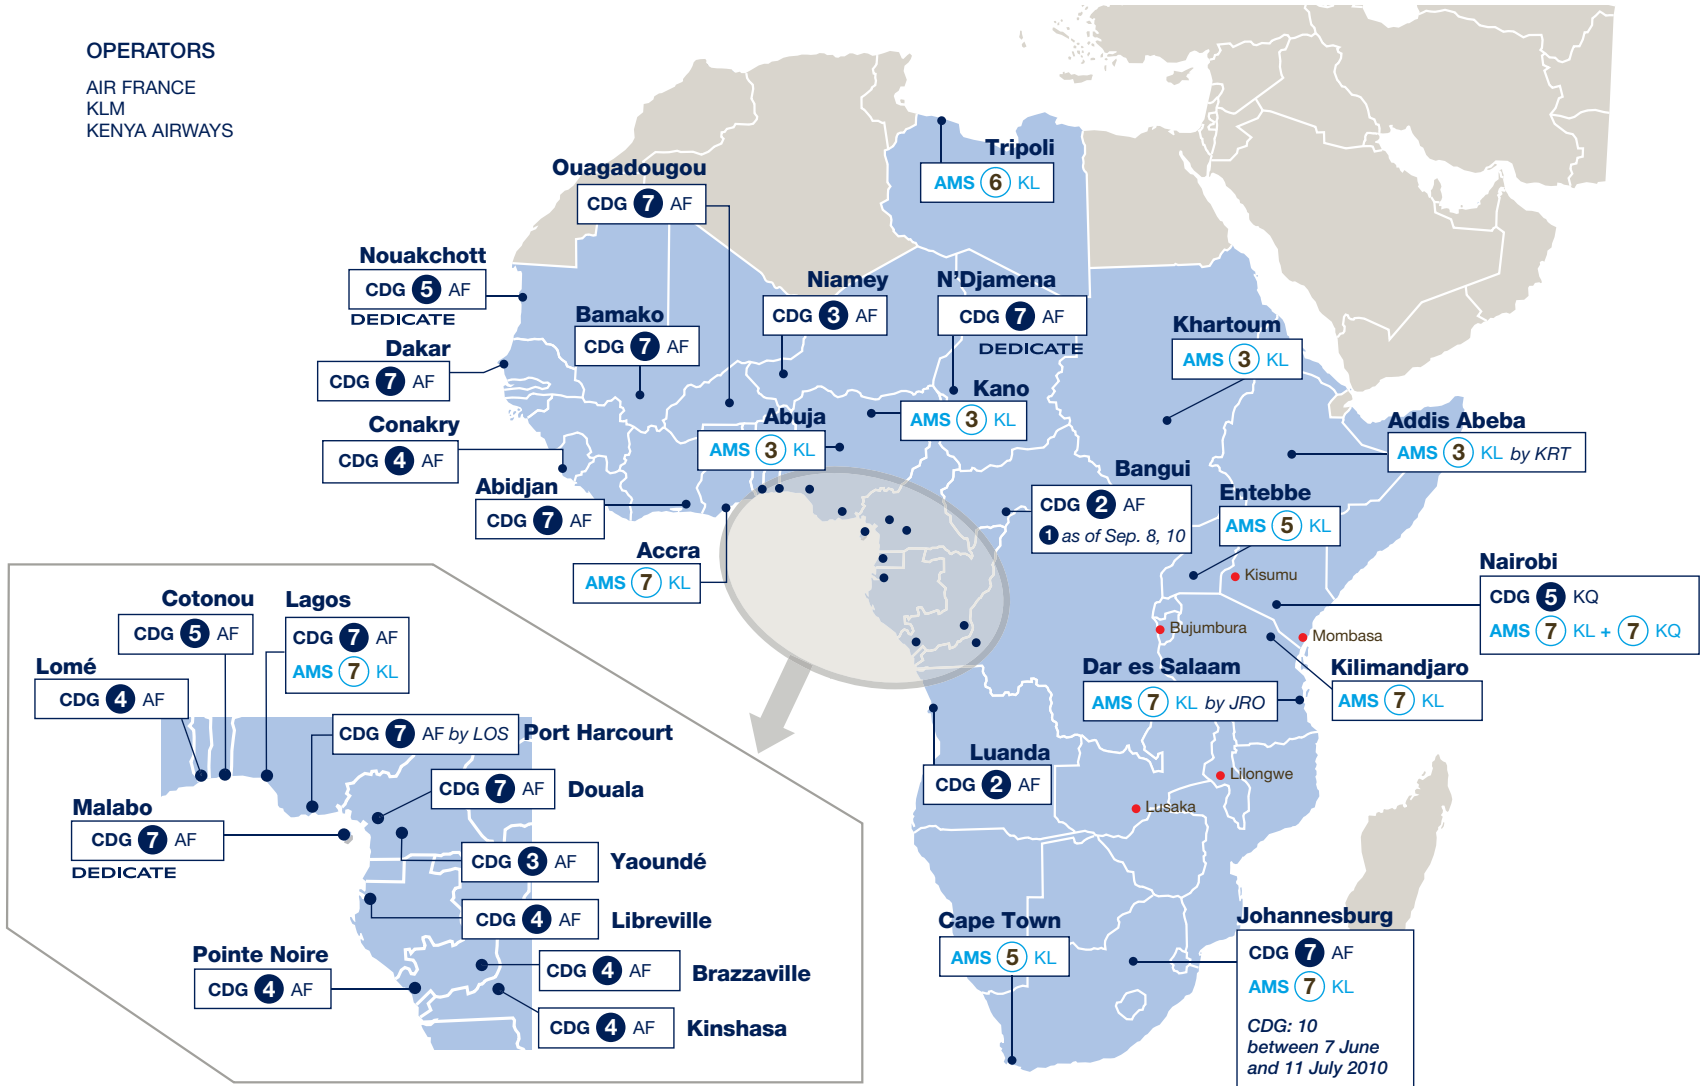

Africa - Summer 2010

OPERATORS
 AIR FRANCE
 KLM
 KENYA AIRWAYS

7 4 : Weekly frequencies

• Beyonds AF or KL

Evolutionary frequencies, week of reference: July 5, 2010