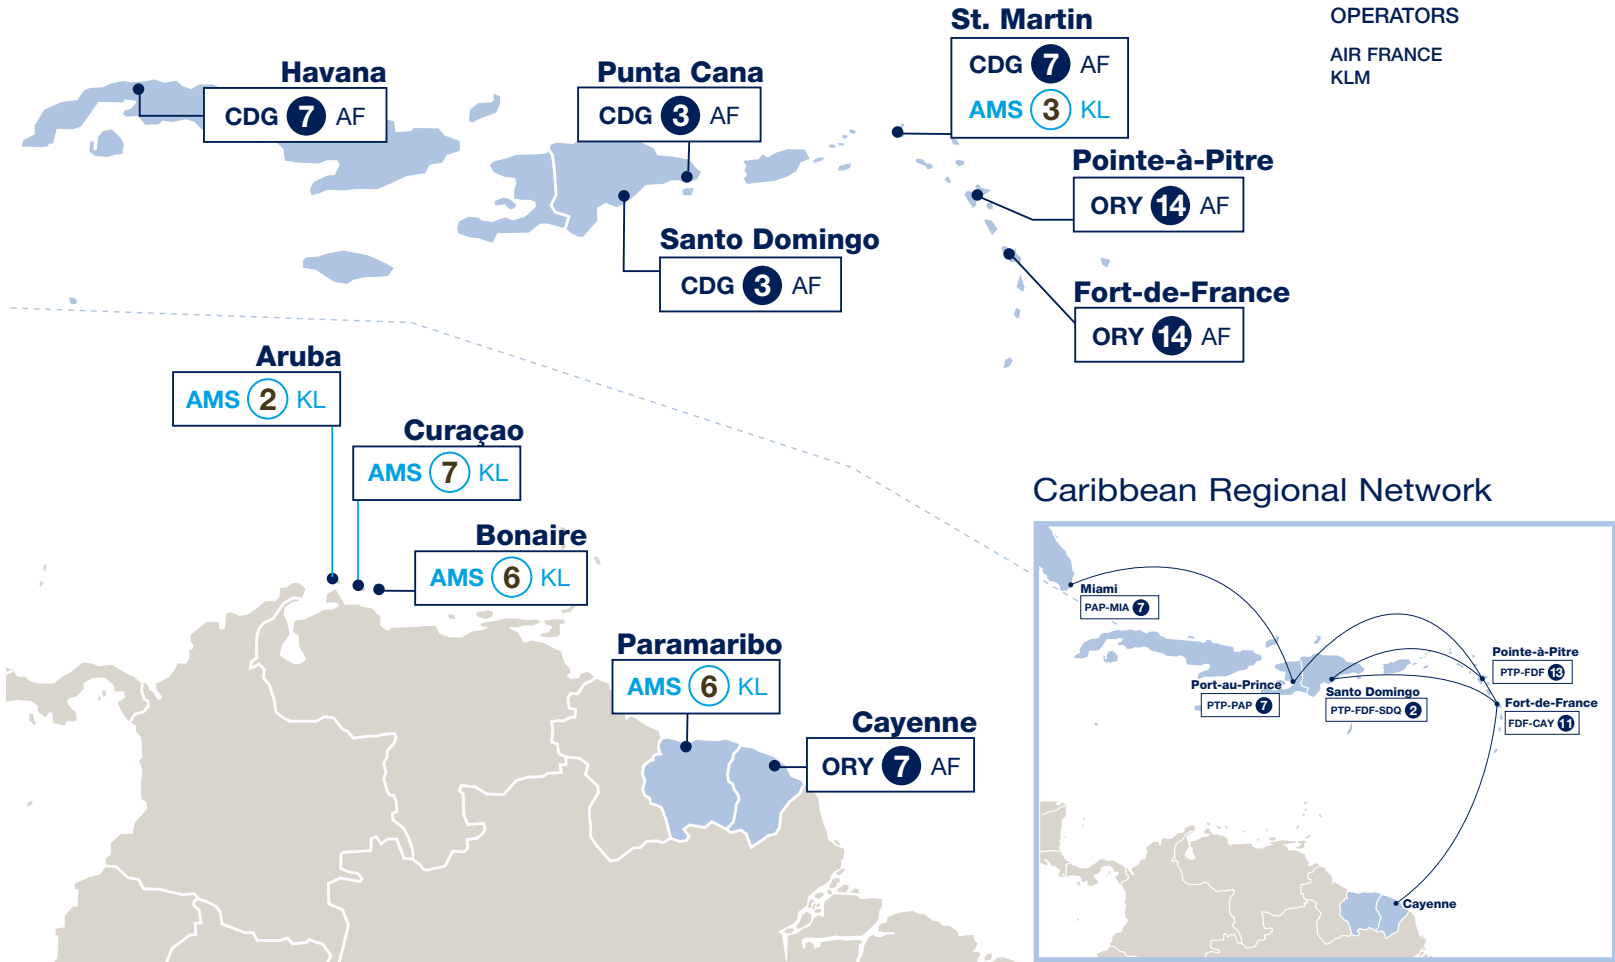

West Indies and West Guiana - Summer 2010

7 **4** : Weekly frequencies

Evolutionary frequencies, week of reference: July 5, 2010